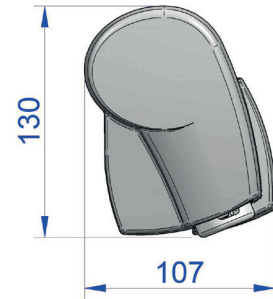

Thule Omnistor 5102

INFO

- Installation Attached to the existing roof rail (vehicles original T-track)
- Length 2.60 m
- Projection 2.00 m
- Cassette Light Grey
Anthracite: matching the colour of bumper & door handles
- Fabric 31 - Mystic Grey
- Weight 19.8 kg