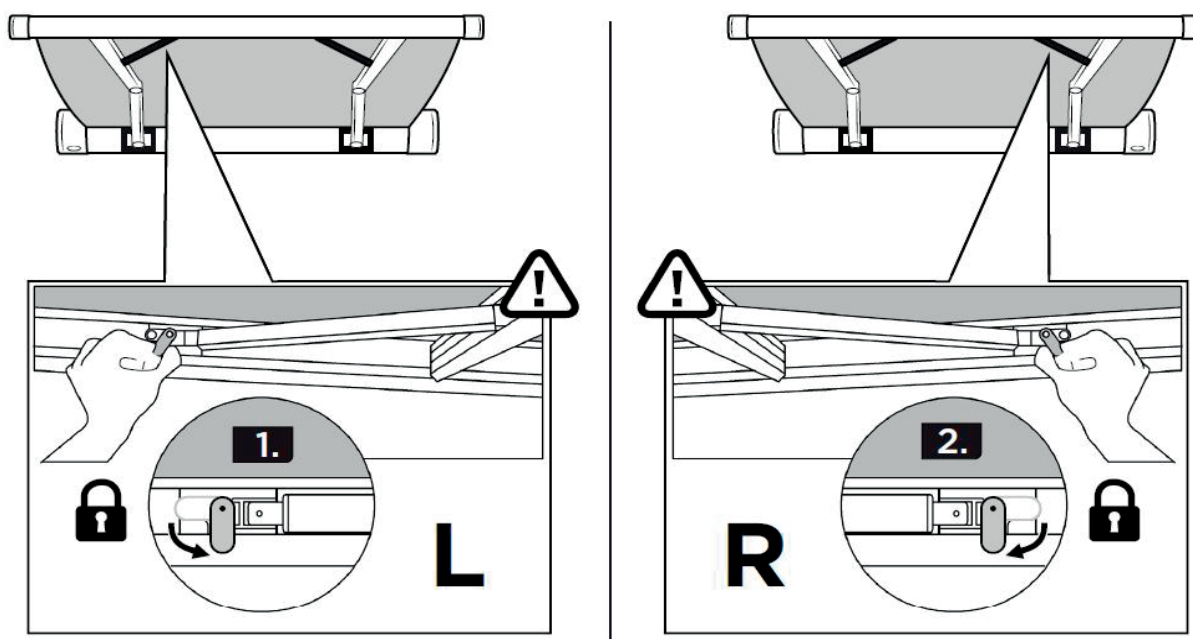

PERFECT FABRIC TENSION

- Improved stability of the complete awning thanks to the integration of automatic tension rafters in both spring arms
- The tension rafters can easily be locked when maximal tension is reached by turning both buttons in the lead rail with 90°
- The perfect tension is achieved by retracting the fabric with the remote control or hand crank
- The new, more powerful motor improves this fabric tension even more when customers want to combine additional Thule accessories