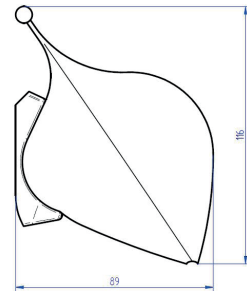

MAINTENANCE

- Thule PVC Cleaner
- Thule Repair Patch

Thule Omnistor 1200

INFO

- | | |
|----------------|--|
| • Installation | Slides into the caravan rail |
| • Length | 2.30 m - 5.50 m |
| • Projection | 2.00 m - 2.50 m |
| • Bag | White or black |
| • Fabric | 31 - Mystic Grey 32 - Sapphire Blue |
| • Weight | 9 kg - 20 kg |