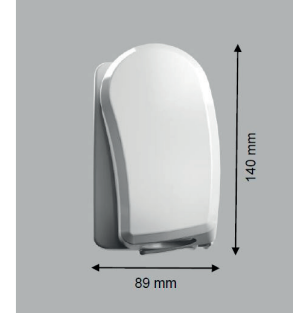

T 4200 - automotive version

FEATURES

- Sleek design to obtain the best integration on the motorhome or compact van through new, vehicle-specific end cap shapes (automotive/standard)
- Easy-to-use telescopic hand crank
- New, easy-to-apply patented sealing concept
- Awning lengths of 4.00 m and 4.50 m have a high-quality Thule Tension Rafter G2 supplied as standard. Pre-installed Tension Rafter pieces for maximum comfort
- Perfect clamping force support leg
- Improved storage of support legs in the lead rail
- Integrated anti-rattling solutions
- Flat adapter delivered as standard. Special adapters for wall mounting need to be ordered separately
- Patented roller tube support for better fabric tension and reduced wrinkling of the fabric
- Easy roller tube adjustment: perfect closing of the cassette on the side opposite to the gear
- The oval support legs are dropped vertically to reduce the risk of damaging the vehicle wall
- Suitable for a slim and round design
- Lightest of its category: 18.4 kg for 2.60 m awning
- Contemporary look

ACCESSORIES

- Thule Wall Adapters
- Thule LED Strip
- Thule Tension Rafter G2
- Thule Hold Down Kit
- Thule Hold Down Side Strap Kit
- Thule Sealing Rubber
- Thule Gutter
- Thule Sun Blocker G2 Front
- Thule Sun Blocker G2 Side
- Thule Rain Blocker G2 Front
- Thule Rain Blocker G2 Side
- Thule View Blocker G2 Side
- Thule View Blocker Front
- Thule Windscreen
- Thule Residence G3
- Thule QuickFit
- Thule Subsola

MAINTENANCE

- Thule PVC Cleaner
- Thule Repair Patch