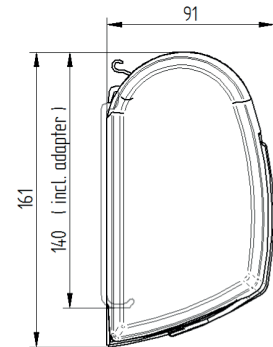

* Specific model for Thule Omnistor 1200

Thule Omnistor 5200

INFO

- Installation Wall mounting
- Length 1.92 m - 5.02 m
- Projection 1.40 m - 2.50 m
- Cassette White
Anodised: not with fabric 22
Anthracite: 2.62 m - 5.02 m - only fabric 31 (Mystic Grey)
- Fabric 31 - Mystic Grey
32 - Sapphire Blue
22 - Uni White
- Weight 14.2 kg - 32.8 kg (without motor)
Motorised version: +1 kg