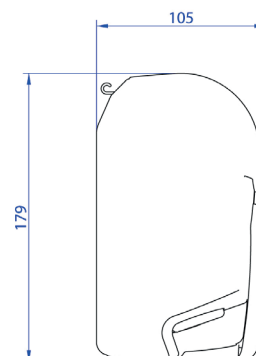

| LENGTH | PROJECTION | WEIGHT | CASSETTE | FABRIC | SKU N° |
|--------|------------|---------|------------|------------------|----------|
| 4.02 m | 2.50 m | 28 kg | White | 22 Uni White | 301055 |
| | | | | 31 Mystic Grey | 301053 |
| | | | | 32 Sapphire Blue | 301054 |
| | | | Anodised | 31 Mystic Grey | 301153 |
| | | | | 32 Sapphire Blue | 301154 |
| | | | Anthracite | 31 Mystic Grey | 301233 * |
| 4.52 m | 2.50 m | 30.4 kg | White | 22 Uni White | 301065 |
| | | | | 31 Mystic Grey | 301063 |
| | | | | 32 Sapphire Blue | 301064 |
| | | | Anodised | 31 Mystic Grey | 301163 |
| | | | | 32 Sapphire Blue | 301164 |
| | | | Anthracite | 31 Mystic Grey | 301243 |
| 5.02 m | 2.50 m | 32.8 kg | White | 22 Uni White | 301075 |
| | | | | 31 Mystic Grey | 301073 |
| | | | | 32 Sapphire Blue | 301074 |
| | | | Anodised | 31 Mystic Grey | 301173 |
| | | | | 32 Sapphire Blue | 301174 |
| | | | Anthracite | 31 Mystic Grey | 301264 |

Thule Omnistor 8000

INFO

- Installation Wall mounting
- Length 4.00 m - 6.00 m
- Projection 2.75 m
- Cassette White
Anodised
Cream: only with fabric 31 (Mystic Grey)
Anthracite: only with fabric 31 (Mystic Grey)
- Fabric 31 - Mystic Grey
32 - Sapphire Blue
22 - Uni White
- Weight 41.4 kg - 55.4 kg (without motor)
43.6 kg - 57.6 kg (including motor)
- Thule Omnistor 8000 motorised is compliant with UN ECE R10 regulations (certificate n° E8*10R06/03*15845*00, issued on 05/03/2025)