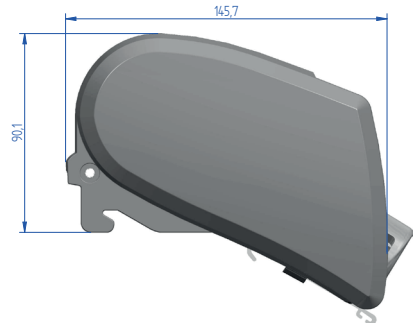

Thule Omnistor 6300

INFO

• Installation	Roof mounting
• Length	2.60 m - 5.00 m
• Projection	2.00 m - 2.50 m
• Cassette	White Anodised Anthracite: only with fabric 31 (Mystic Grey)
• Fabric	31 - Mystic Grey 32 - Sapphire Blue
• Weight	20.6 kg - 35.6 kg (without Motor) with motor = +1 kg

FEATURES

- Roof-mounted awning suitable for motorhomes, caravans and vans (mid-class)
- Compatible with existing adapter brackets and accessories (need to be ordered separately)
- Installation using the roof top adapter (adhesive) or by means of transverse profiles
- Drilling through the roof is not necessary due to the mechanical fixation in the adapters
- Caravan rail remains free for other accessories: tent
- Perfect fabric tension: sturdy spring arms with patented integrated tension arms ensure a perfectly tensioned awning fabric for increased wind resistance. Standard integrated for awning lengths from 3.75 m and more, optional for awning lengths 3.00 m, 3.25 m and 3.50 m
- Thule Quick-Lock: user-friendly system to help you set up and adjust the support legs to the right heights
- Thule look:
  - matches the contemporary RV design
  - better integrated on the vehicle roof
- Optional 12V DC motor:
  - operate awning lengths from 3.00 m and more without any effort
  - control is made with a switch through one touch command
  - integrated manual override with hand crank in case of power failure
  - can be retrofit installed as an accessory on a manual awning (+ 1 kg and + 3 cm in length)
- Patented roller tube support for better fabric tension and reduced wrinkling of the fabric
- Easy roller tube adjustment: perfect closing of the cassette on the side opposite to the gear
- Improved masking and finish of the technical parts
- Integrated anti-rattling solutions
- Integrated fixation for an optional 3rd support leg to ensure a higher stability (from 3.75 m awning length)
- Increased reliability: built-in durable systems for long life performance create a higher stability which allows awning lengths up to 5.00 m to suit larger vehicles
- Thule Adjustable Pitch system: the incline of the awning fabric can be set as you please to easily open the door of your vehicle without touching the awning fabric
- Ready for accessories: e.g. Thule LED Mounting Rail - Thule Awning Fixation Kit TO 6300/9200