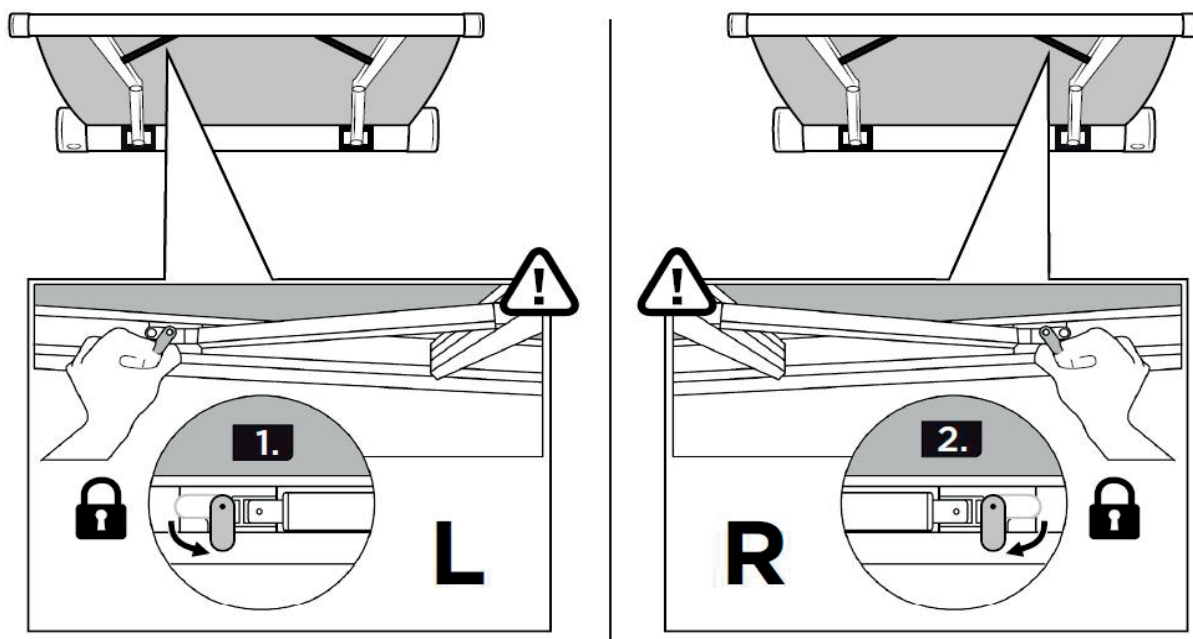

Thule Omnistor 8000

INFO

- Installation Wall mounting
- Length 4.00 m - 6.00 m
- Projection 2.75 m
- Cassette White
Anodised
Cream: only with fabric 31 (Mystic Grey)
Anthracite: only with fabric 31 (Mystic Grey)
- Fabric 31 - Mystic Grey
32 - Sapphire Blue
22 - Uni White
- Weight 41.4 kg - 55.4 kg (without motor)
43.6 kg - 57.6 kg (including motor)
- Thule Omnistor 8000 motorised is compliant with UN ECE R10 regulations (certificate n° E8*10R06/03*15845*00, issued on 05/03/2025)

PERFECT FABRIC TENSION

- Improved stability of the complete awning thanks to the integration of automatic tension rafters in both spring arms
- The tension rafters can easily be locked when maximal tension is reached by turning both buttons in the lead rail with 90°
- The perfect tension is achieved by retracting the fabric with the remote control or hand crank
- The new, more powerful motor improves this fabric tension even more when customers want to combine additional Thule accessories