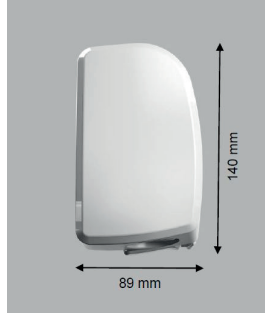

MAINTENANCE

- Thule PVC Cleaner
- Thule Repair Patch

Thule 4200

INFO

- Installation Wall mounting
- Length 2.60 m - 4.50 m
- Projection 2.00 m - 2.50 m
- Cassette
 - White
 - Anodised
 - Anthracite
- Fabric 31 - Mystic Grey
- Weight 18.4 kg - 27.6 kg