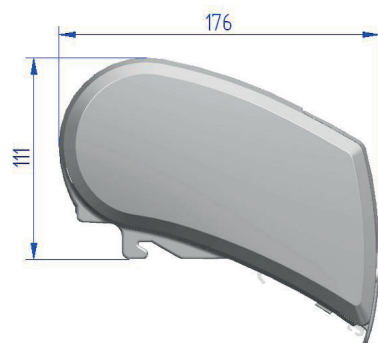

Thule Omnistor 9200

INFO

- Installation Roof mounting
- Length 4.00 m - 6.00 m
- Projection 3.00 m
- Cassette White
  Anodised
  Cream: only with fabric 31 - Mystic Grey
- Fabric 31 - Mystic Grey
  32 - Sapphire Blue
  22 - Uni White
- Weight 42.4 kg - 57.6 kg (without motor)
  45.4 kg - 60.6 kg (with motor)
- Thule Omnistor 9200 motorised is compliant with UN ECE R10 regulations (certificate n° E8*10R06/03*15845*00, issued on 05/03/2025)