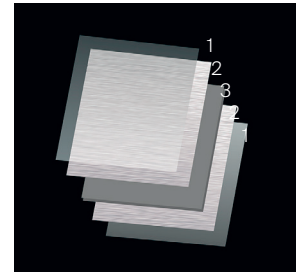

Welded joints allow a perfect waterproof and longlasting awning.

The Thule Omnistor PVC fabric consists of several layers (see drawing):

- Layer 1 = Top coat of the PVC (protects against scratching and fading)
- Layer 2 = Vinyl with painted pattern
- Layer 3 = High strength polyester scrim
- Layer 2 = Vinyl with painted pattern
- Layer 1 = Top coat of the PVC (protects against scratching and fading)